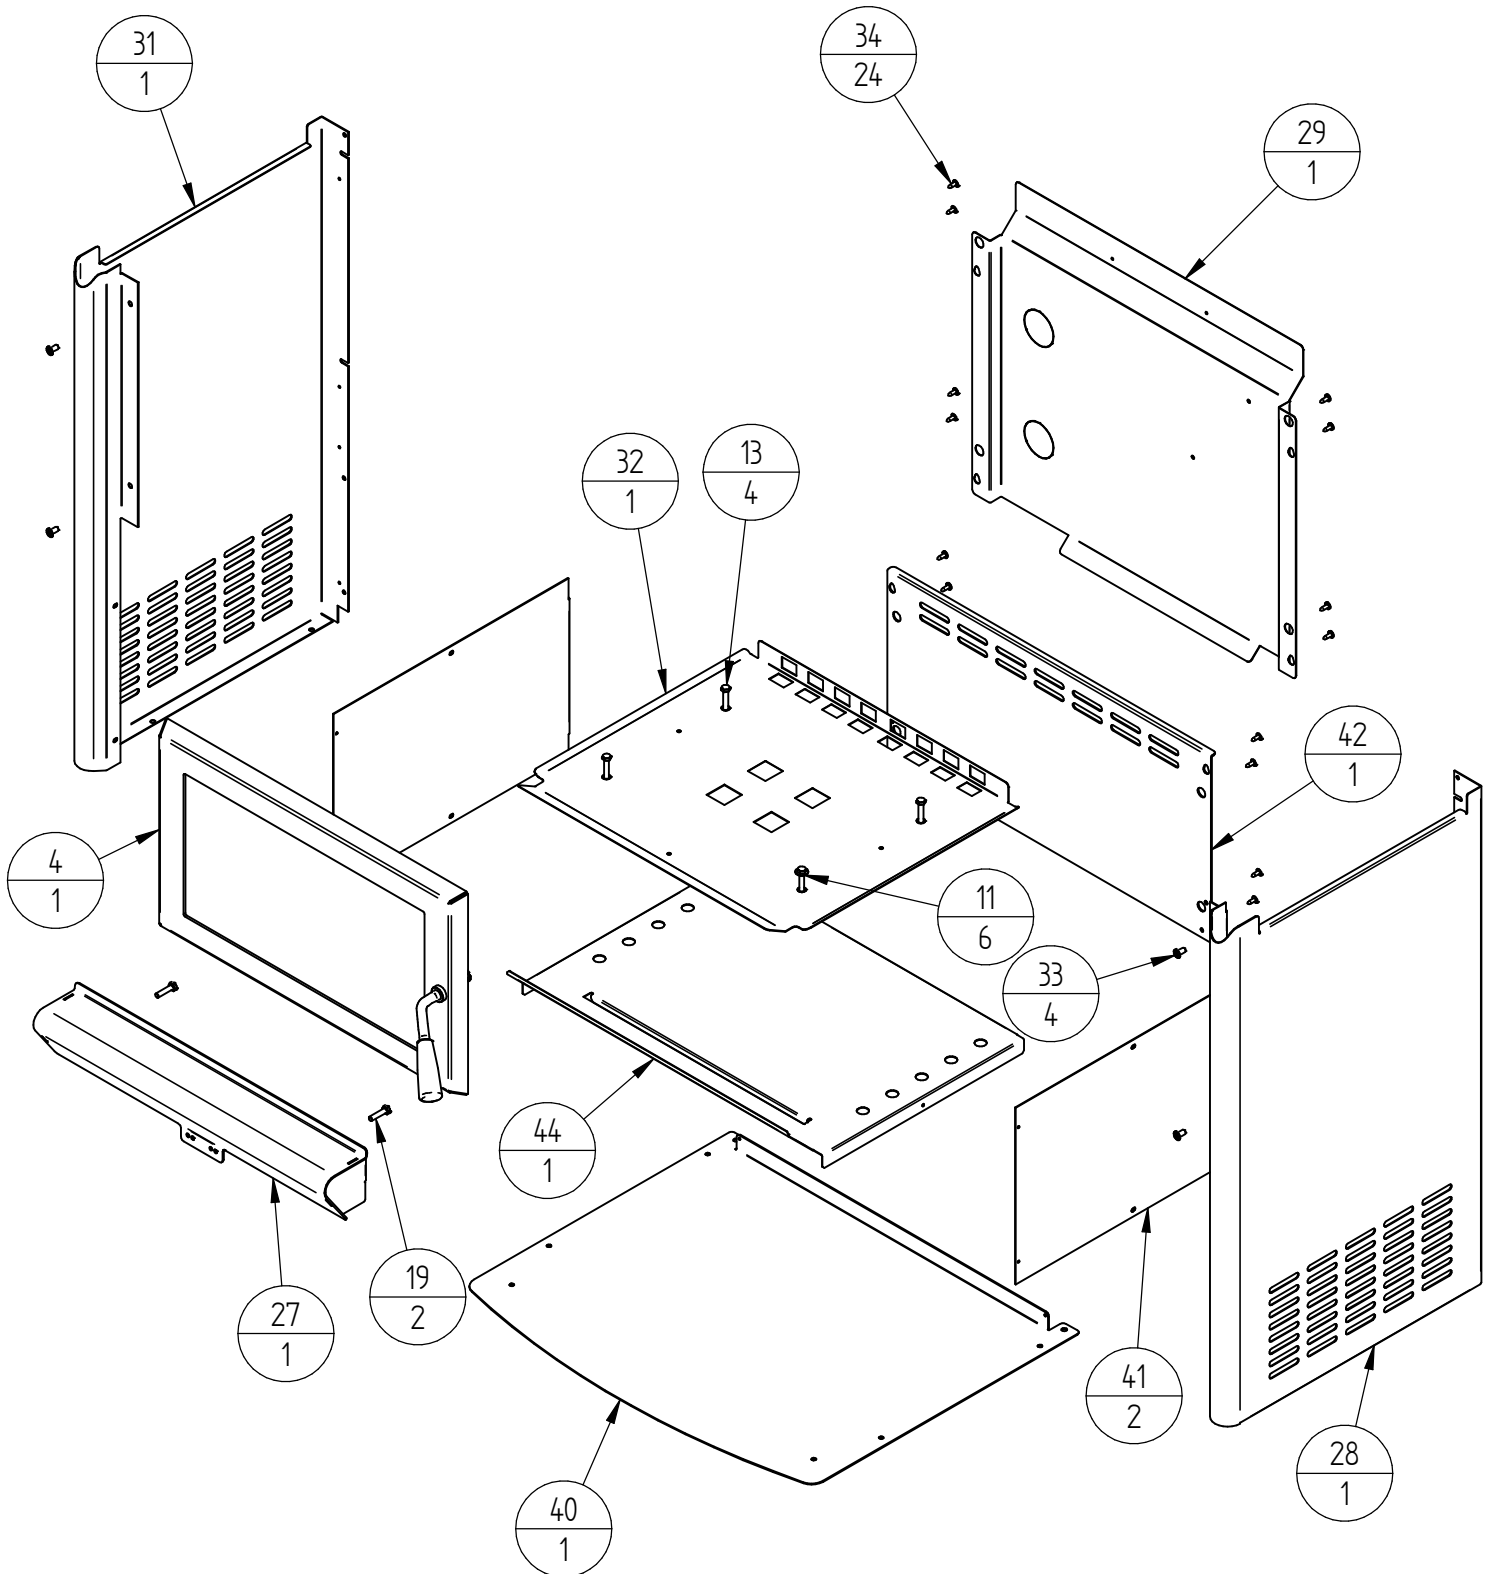

When ordering PLEASE QUOTE PART ID, MODEL Number & DESCRIPTIONS, NOT ITEM Number
determining left hand side from viewing position

Item Number	Part ID	992944 (Model)	Title	Quantity
4	992176		R3000 DOOR COMPLETE ASSY	1
11	523019		WASHER; FLAT 5/16"X5/8"X18G ZP	6
13	521077		SCREW; M6X40 HEX ZP	4
19	521057		SCREW; M6X25 HEX ST	2
27	992229	V02	R3000 ASHLIP BADGE ASSEMBLY	1
28	992241	V02	R3000WS SIDE PANEL R/H	1
29	992226	V02	R3000 REAR PANEL	1
31	992240	V02	R3000WS SIDE PANEL L/H	1
32	992248		R3000 BOTTOM HEAT SHIELD ASSY	1
33	521045		SCREW; M6X10 PAN POZI BLK	4
34	521645		SCREW; S/T 8GX1/2" MUSH FLANGE POZI BLK	24
40	992245		R3000WS BASE PANEL ASSY	1
41	992243		R3000WS INNER SIDE PANEL	2
42	992242		R3000WS REAR PANEL	1
44	992247	V02	R3000 WS BOTTOM HEAT SHIELD	1
49	521061		SCREW; M6X50 HEX ZP	2