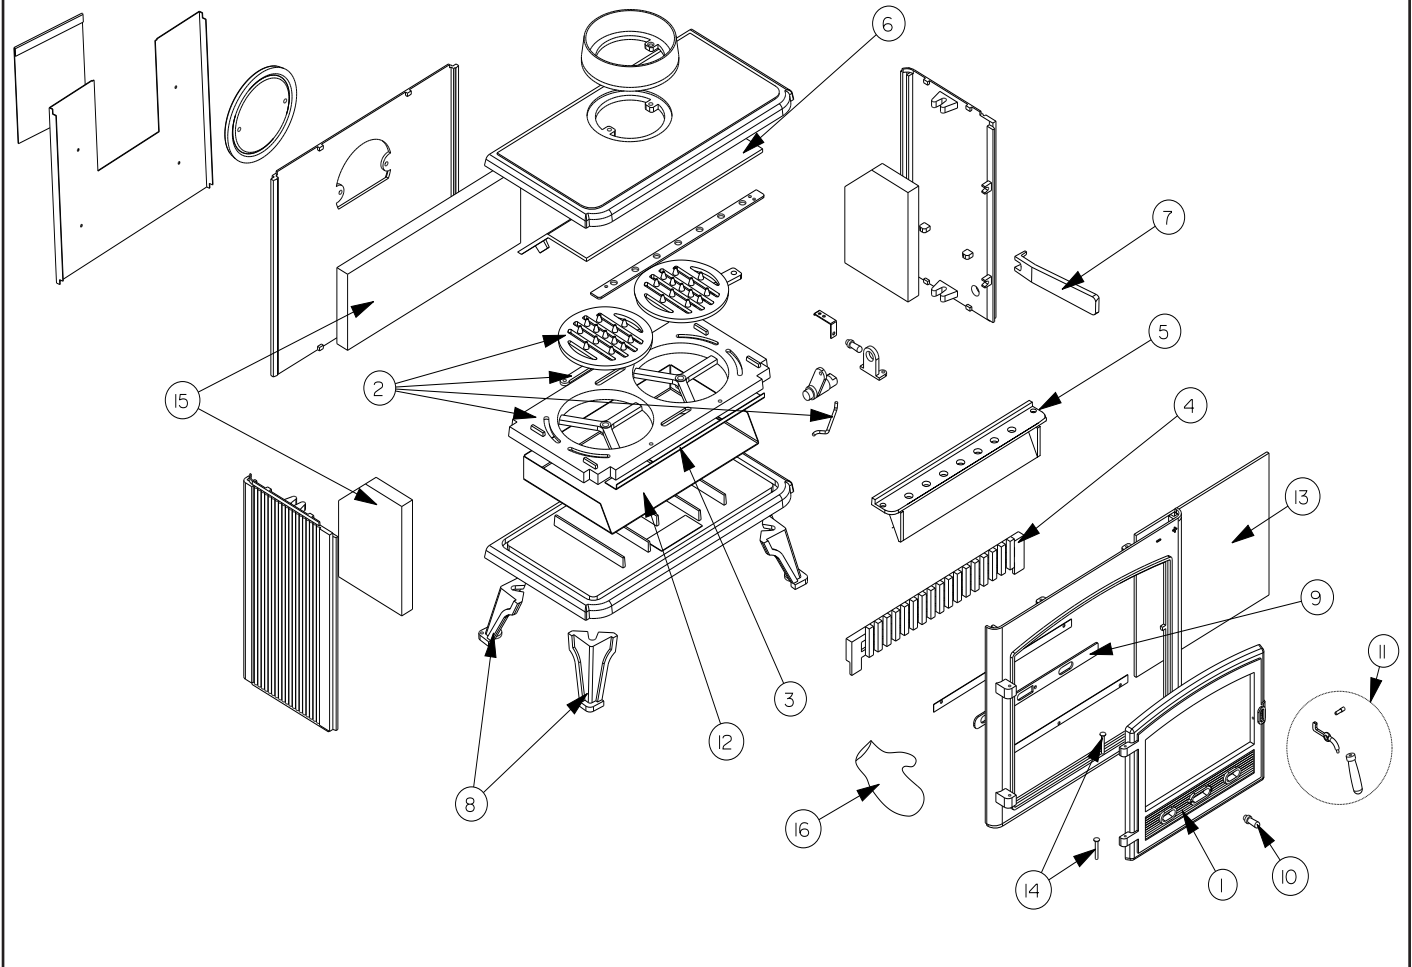

WESTCOTT 8kW

WESTCOTT 8kW STOVE - SPARE PARTS

Item	Description	Part No
1	Door	MF09025
2	Grate Accessory Pack (incl Grate Outer, Grate inner LH & RH, Connector, Con Rod)	MF09026
3	Adjustable Grate Plate	MF09027
4	Front Bar (log bar)	MF09028
5	Air Wash Deflector Plate	3011014
6	Baffle Plate	MF09030
7	Grate/Ashpan Operating Tool	MF09007
8	Legs Accessory Pack (x2 off)	MF09009
9	Primary Air Slide	MF09031
10	Air slide knob Accessory Pack (x1 steel, x1 black finish)	MF09011
11	Door Handle Accessory Pack (x1 steel, x1 black finish)	MF09010
12	Ash Pan	MF09032
13	Door Glass Accessory Pack (includes clips)	MF09033
14	Hinge Pins (x2 off)	MF09035
15	Heat Bricks Accessory Pack (x2 side bricks, x1 rear brick)	MF09034
16	Mitten	MF09036